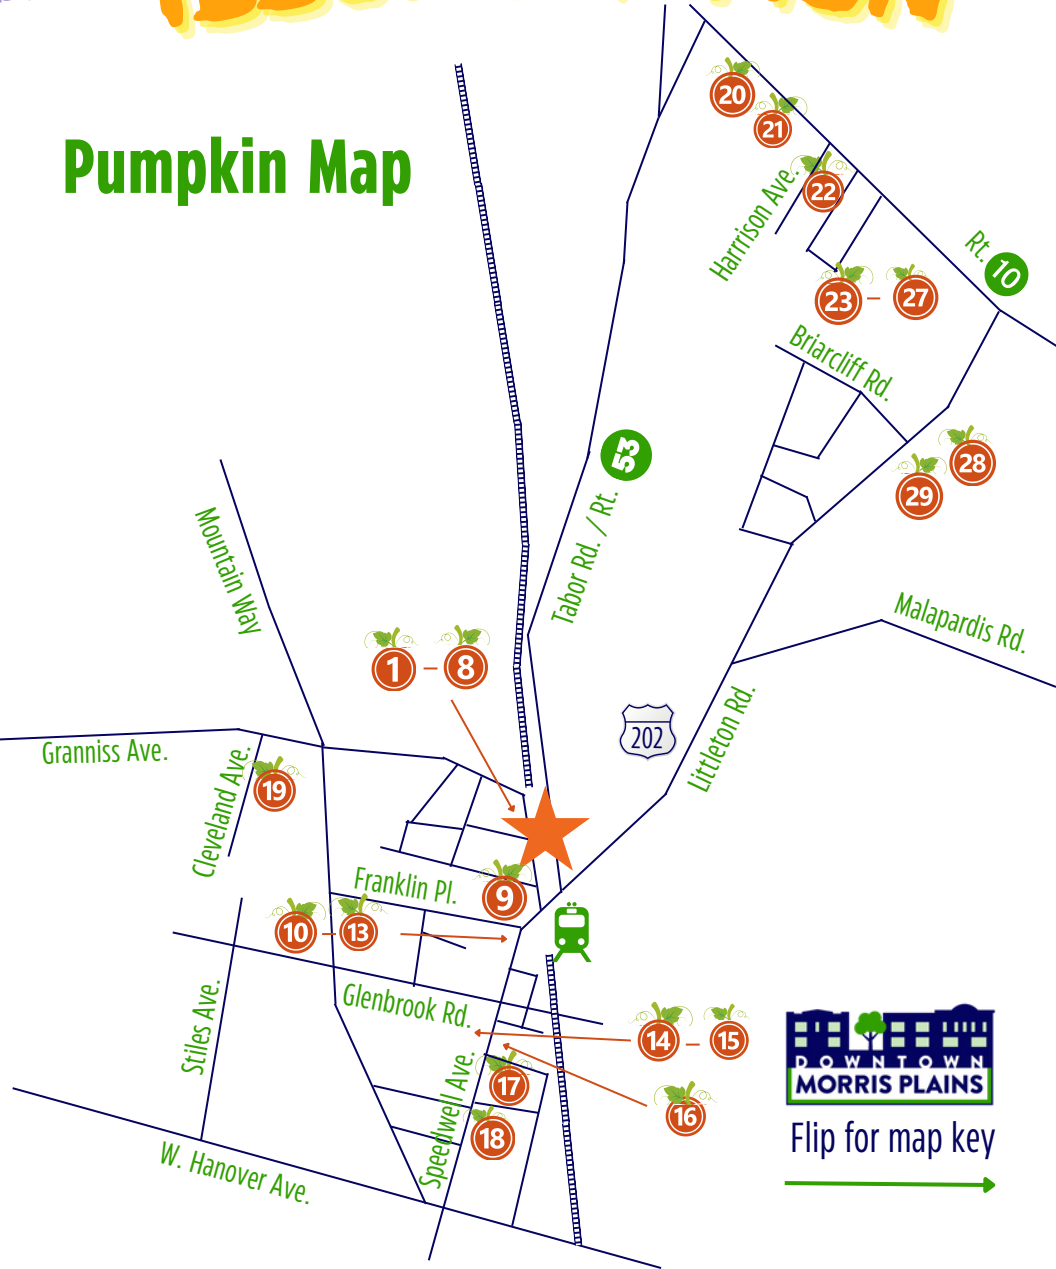

MORRIS PLAINS PUMPKIN ILLUMINATION

Pumpkin Map

MORRIS PLAINS

PUMPKIN ILLUMINATION

Pumpkin Map Key

★ Grand Pumpkin Display

1. Mark Perrone's Barber Shop
2. Taylor's Designers*
3. Nature Balsam Nail & Spa*
4. The Plaza Cafe and Diner*
5. Bergelt Opticians
6. Bliss Hair Studio by Teri
7. Monrroy Design
8. Morris Plains Model Railroad*
9. Morris Plains Pharmacy
10. Arthur's Tavern*
11. Time for a Bagel
12. Scoop Station*
13. 4E Fitness*
14. Seasons Salon
15. Teri DiGrande - State Farm
16. Regalo Gifts
17. Arbor Terrace*
18. Provident Bank
19. Morris Plains Co-op Play School
20. Geico Morris Plains
21. Aires Jewelers
22. Autodidact Beer*
23. Chick-fil-A Morris Plains*
24. Mattress Firm*
25. Massage Envy*
26. Home Towne Pet Shoppe*
27. Uncle Giuseppe's Marketplace*
28. Weichert Corp HQ Sales
29. Sunrise of Morris Plains
-  NJ Transit Train Station

*Businesses open during the Illumination (6:00 - 8:00 PM, Fri., Oct.25th)

Enjoy the grand display and festivities, then explore town to see pumpkins carved by local businesses. Vote for your favorite business pumpkin design at downtownmorrisplains.org

SCAN ME